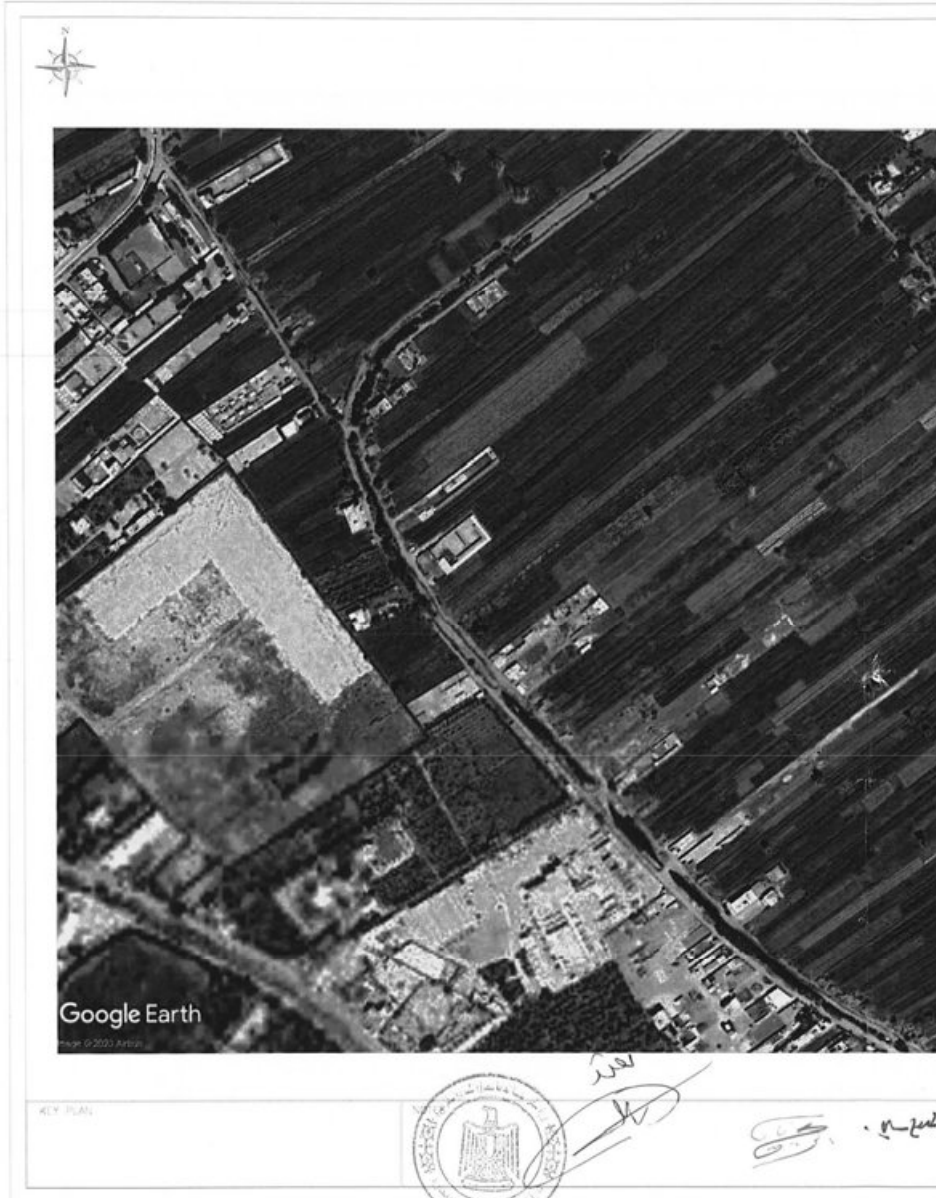

٤٩٦٣٥

REVISIONS			
NO.	DESCRIPTION	DATE	BY

١٩٦

WORKING OF ROAD FROM MAHOUTA TO AL-ESTRAB ROAD				
NO.	DESCRIPTION	DATE	REV.	BY
1	ISSUED FOR TENDERS	12/09/2023	01	ENR

١/٢

٤٩٧٣٥

٤٩٧٧٥

٥٥٥٥٥